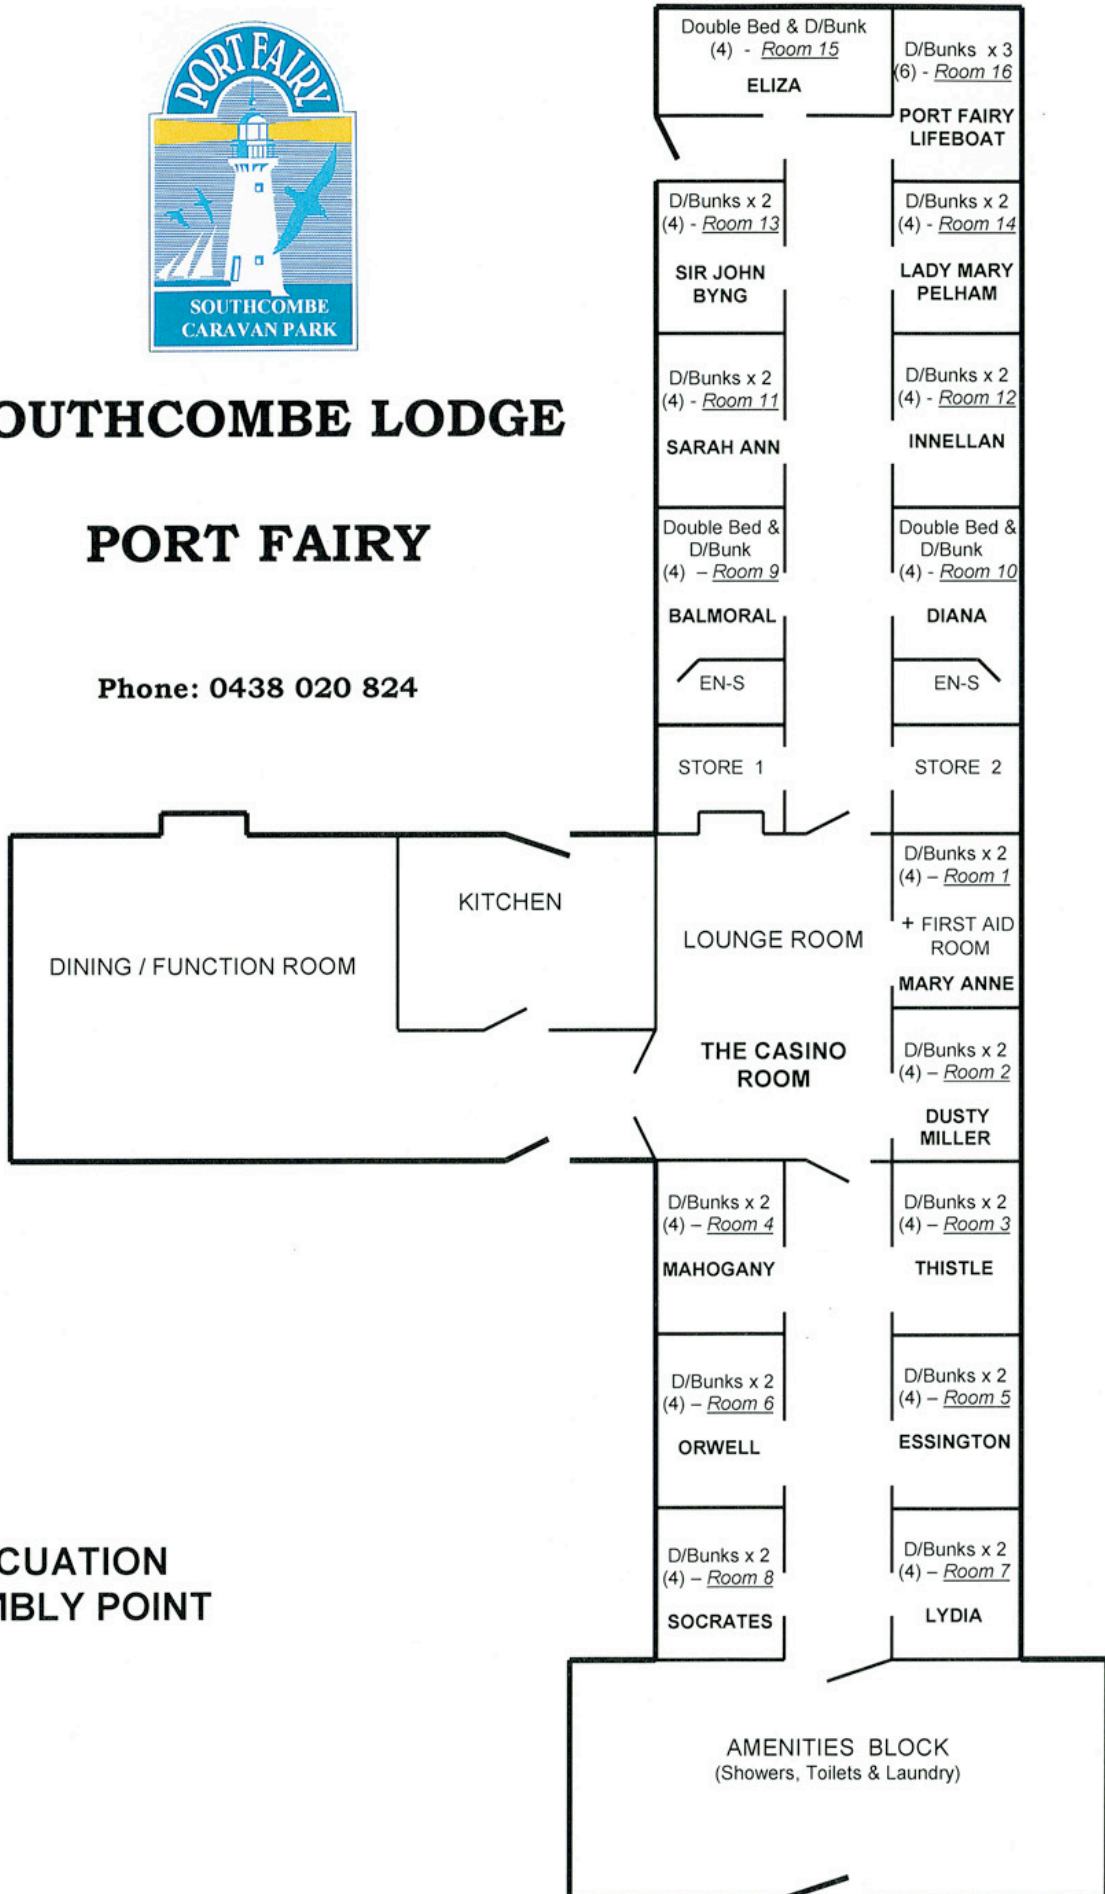

# SOUTHCOMBE LODGE

## PORT FAIRY

Phone: 0438 020 824

**EVACUATION ASSEMBLY POINT**